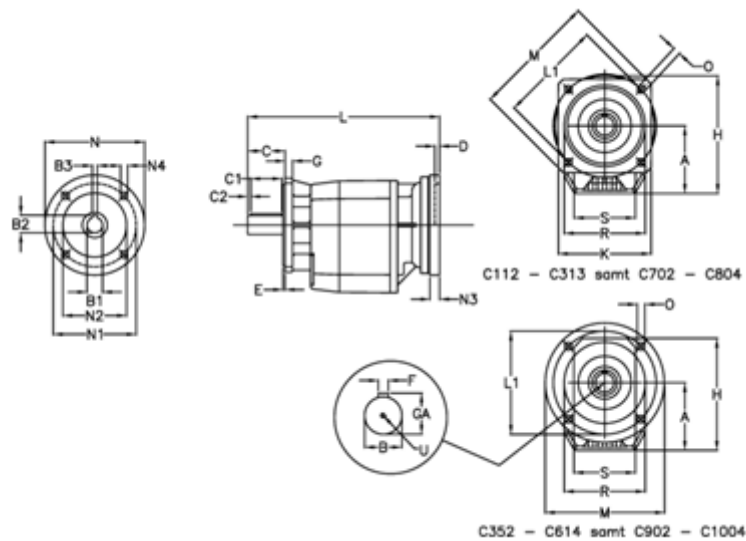

Article number: 40600801492465

Description: Helical gearbox
C802F-14,9-P200B5

Measures

A = 247.0	D = 7.0	L1 = 350	R = 320
B = 80	E = 5	M = 400	S = 300
B1 = 55	F = 22	N = 400	U = M20x42
B2 = 59.3	G = 20	N1 = 350	
B3 = 16	GA = 85.0	N2 = 300	
C = 140	H = 422.0	N3 = 0	
C1 = 110	K = 350	N4 = M16x25	
C2 = 15	L = 660.0	O = 18.0	